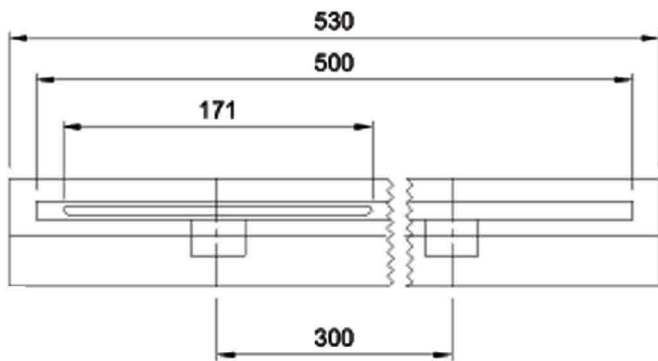

WATERBLADE BATH FILLER

FRONT VIEW

GENERAL INFO

HEIGHT	60MM
WIDTH	530MM
DEPTH	130MM*
HANDHELD SHOWER	-
FINISH	CHROME ON BRASS
GUARANTEE	5 YEARS
OTHER FINISHES	GOLD** NICKEL**

* TO END OF SPOUT

** OTHER FINISHES AVAILABLE TO SPECIAL ORDER

SIDE VIEW

TOP VIEW