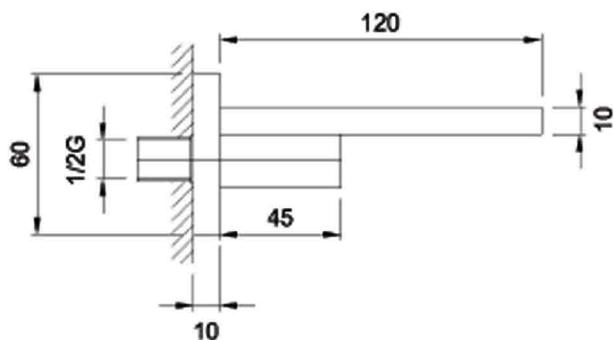

WATERBLADE BATH FILLER

FRONT VIEW

GENERAL INFO

HEIGHT	60MM
WIDTH	530MM
DEPTH	130MM*
HANDHELD SHOWER	-
FINISH	CHROME ON BRASS
GUARANTEE	5 YEARS
OTHER FINISHES	GOLD** NICKEL**

* TO END OF SPOUT

** OTHER FINISHES AVAILABLE TO SPECIAL ORDER

SIDE VIEW

TOP VIEW